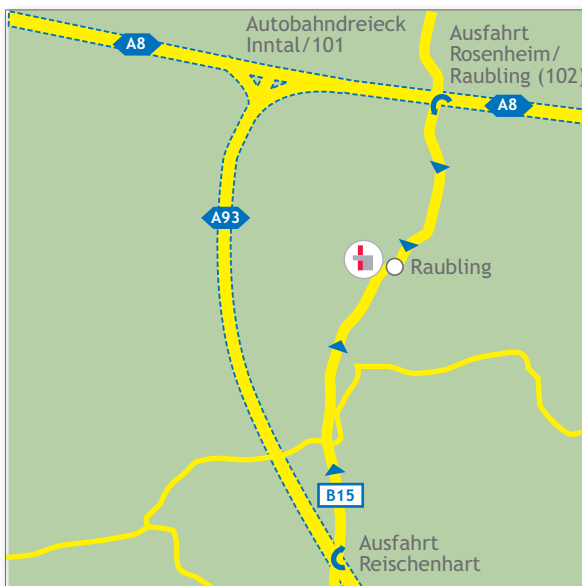

## How to reach us!

**ROBA CORRUGATED GmbH & Co. KG**  
Rosenheimer Straße 47  
83064 Raubling

Telefon: +49 (0) 80 35 - 8 72-0  
Telefax: +49 (0) 80 35 - 83 36  
Internet: [www.robagroup.com](http://www.robagroup.com)  
e-Mail: [raubling@robagroup.com](mailto:raubling@robagroup.com)

### From Munich / motorway A8:

- A8 in the direction of Salzburg
- Exit Nr. 102 for "Rosenheim/Raubling"  
At the exit follow the road to the left onto the B15/Rosenheimer Street in the direction of Raubling
- After approx. 200m come on to the roundabout and follow directions for Pfaundorf
- Drive through Pfaundorf
- Once in Raubling drive up to the large administrative building on the right-hand side. Please report to the reception in this building. From there you will be accompanied to ROBA CORRUGATED GmbH & Co. KG

### From Salzburg / motorway A8:

- A8 in the direction of Munich
- Exit Nr. 102 "Rosenheim/Raubling"  
At the exit follow the road left onto the B15/Rosenheimer Street in the direction of Raubling
- After approx. 200m go onto the roundabout following directions for Pfaundorf
- Drive through Pfaundorf
- Once in Raubling drive up to the large administrative building on the right-hand side. Please report to the reception in this building. From there you will be accompanied to ROBA CORRUGATED GmbH & Co. KG

### From Kufstein/Innsbruck:

- Take the Inntal-Autobahn (motorway) up to the exit for Reischenhart
- Continue on the B15 in the direction of Rosenheim
- Once you are in the heart of Raubling town centre you will see a large administrative building on the left-hand side. Please report to the reception in this building. From there you will be accompanied to ROBA CORRUGATED GmbH & Co. KG