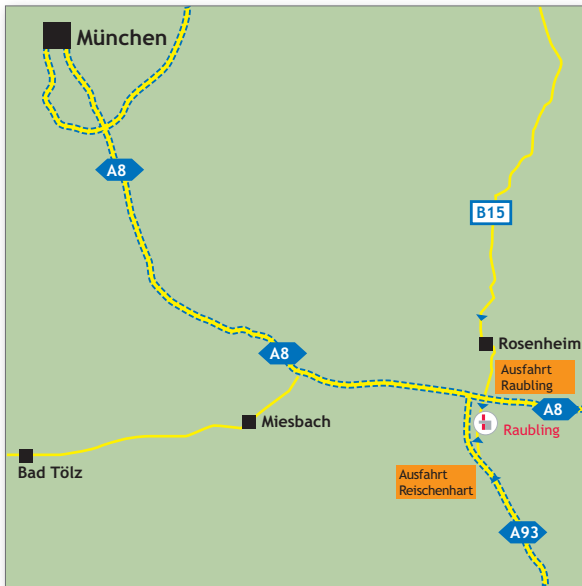

## How to reach us!

**ROBA CORRUGATED GmbH & Co. KG**  
Rosenheimer Straße 47  
83064 Raubling

Telefon: +49 (0) 80 35 - 8 72-0  
Telefax: +49 (0) 80 35 - 83 36  
Internet: [www.robagroup.com](http://www.robagroup.com)  
e-Mail: [raubling@robagroup.com](mailto:raubling@robagroup.com)

### From Munich / motorway A8:

- A8 in the direction of Salzburg
- Exit Nr. 102 for "Rosenheim/Raubling"  
At the exit follow the road to the left onto the B15/Rosenheimer Street in the direction of Raubling
- After approx. 200m come on to the roundabout and follow directions for Pfaundorf
- Drive through Pfaundorf
- Once in Raubling drive up to the large administrative building on the right-hand side. Please report to the reception in this building. From there you will be accompanied to ROBA CORRUGATED GmbH & Co. KG

### From Salzburg / motorway A8:

- A8 in the direction of Munich
- Exit Nr. 102 "Rosenheim/Raubling"  
At the exit follow the road left onto the B15/Rosenheimer Street in the direction of Raubling
- After approx. 200m go onto the roundabout following directions for Pfaundorf
- Drive through Pfaundorf
- Once in Raubling drive up to the large administrative building on the right-hand side. Please report to the reception in this building. From there you will be accompanied to ROBA CORRUGATED GmbH & Co. KG

### From Kufstein/Innsbruck:

- Take the Inntal-Autobahn (motorway) up to the exit for Reischenhart
- Continue on the B15 in the direction of Rosenheim
- Once you are in the heart of Raubling town centre you will see a large administrative building on the left-hand side. Please report to the reception in this building. From there you will be accompanied to ROBA CORRUGATED GmbH & Co. KG