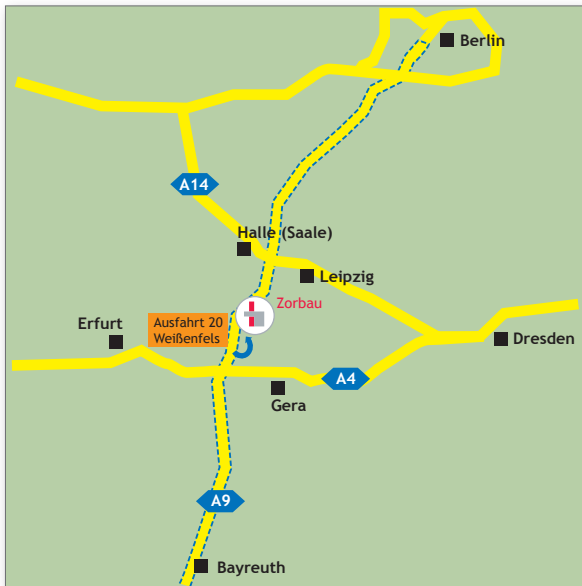

How to reach us!

ROBA CORRUGATED GmbH
Hallesche Straße 37
06679 Zorbau

Telefon: +49 (0)3 44 41 - 99 09-0
Telefax: +49 (0)3 44 41 - 99 09-999
Internet: www.robagroup.com
e-Mail: zorbau@robagroup.com

From Berlin / Autobahn A9:

- Autobahn A9 „Berlin - Bayreuth“
- Exit Nr. 20 „Weißenfels“
- Direction „Zeitz > Zorbau“ (truck stop „Autohof“)
- Follow signposting truck stop
- You will see the company building directly behind the truck stop

From Bayreuth / Autobahn A9:

- Autobahn A9 „Bayreuth - Berlin“
- Exit Nr. 20 „Weißenfels“
- Richtung „Zeitz - Zorbau“
- Direction „Zeitz > Zorbau“
- Turn left onto „Hallesche Straße“ to the car dump
- Carry straight on at the crossing (Hallesche Straße) until you see the company building