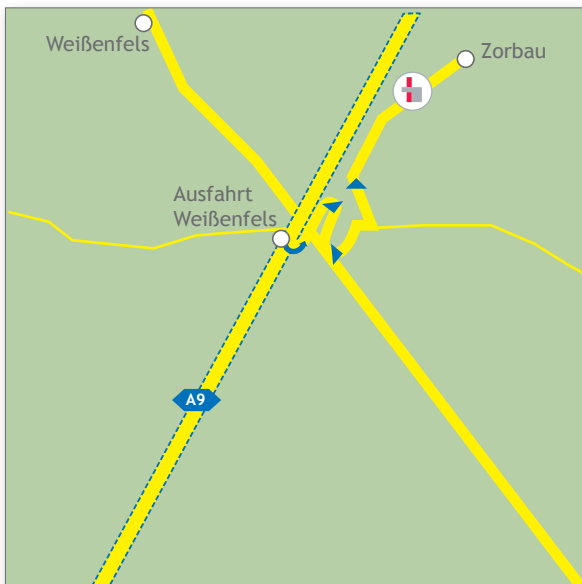

How to reach us!

ROBA CORRUGATED GmbH
Hallesche Straße 37
06679 Zorbau

Telefon: +49 (0)3 44 41 - 99 09-0
Telefax: +49 (0)3 44 41 - 99 09-999
Internet: www.robagroup.com
e-Mail: zorbau@robagroup.com

From Berlin / Autobahn A9:

- Autobahn A9 „Berlin - Bayreuth“
- Exit Nr. 20 „Weißenfels“
- Direction „Zeitz > Zorbau“ (truck stop „Autohof“)
- Follow signposting truck stop
- You will see the company building directly behind the truck stop

From Bayreuth / Autobahn A9:

- Autobahn A9 „Bayreuth - Berlin“
- Exit Nr. 20 „Weißenfels“
- Richtung „Zeitz - Zorbau“
- Direction „Zeitz > Zorbau“
- Turn left onto „Hallesche Straße“ to the car dump
- Carry straight on at the crossing (Hallesche Straße) until you see the company building